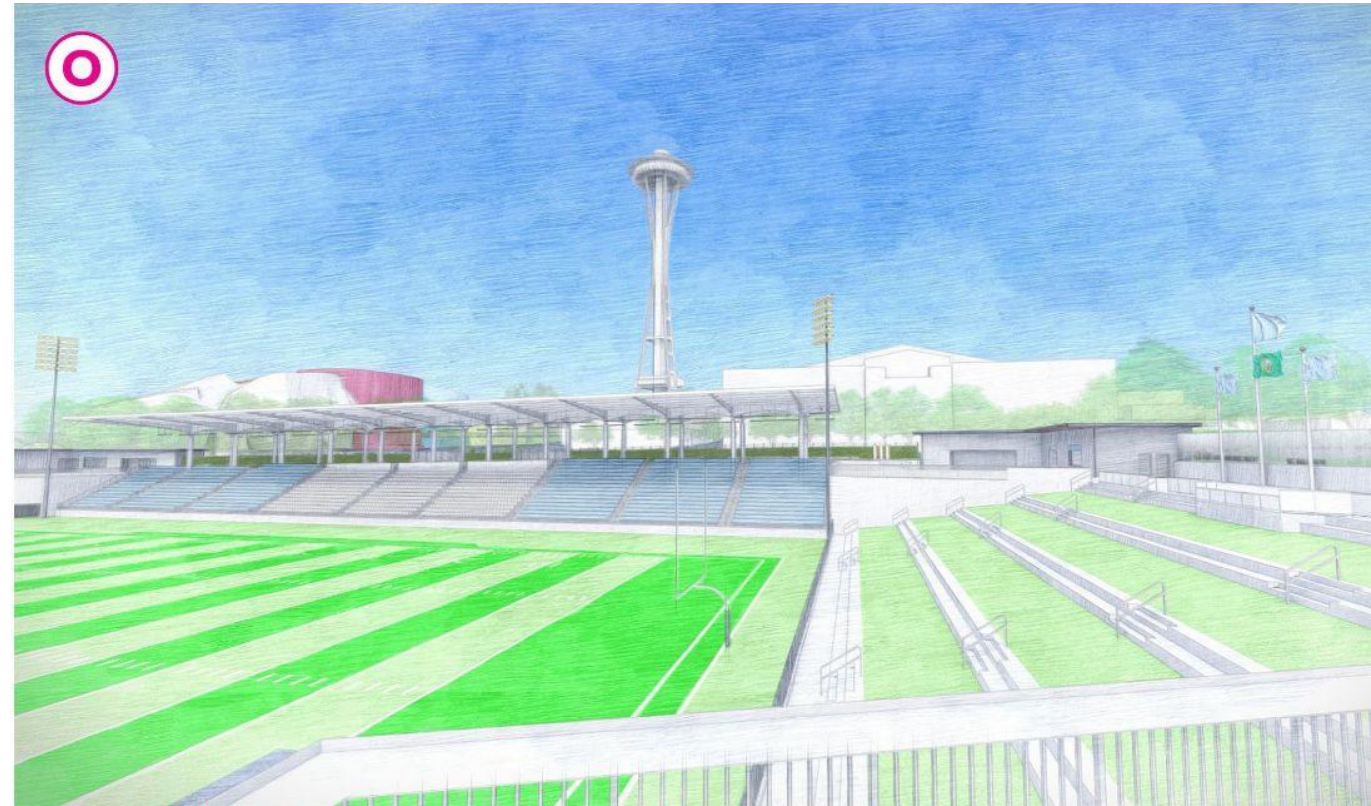

Enlarged Plan

Key Plan

Northeast Entry Gate

Southwest Entry Gate

Enlarged Plan

Key Plan

Restored Memorial Fountains

Enlarged Plan

Key Plan

Harrison St. Feature Canopy Activation

Key Plan

Site Plan

Northwest Site Plan

North West District Enlargement

KEY PLAN

Existing / Proposed

Existing: North West Field Looking South East

Proposed: North West Field Looking South East

Existing / Proposed

Existing: August Wilson Way and 3rd Ave Intersection Looking South

Proposed: August Wilson Way and 3rd Ave Intersection Looking South

Existing / Proposed

Existing: Corner of 3rd Avenue Promenade And Harrison Street
Looking North

Proposed: West Lawn Looking North

South Site Plan

KEY PLAN

Caption

Existing / Proposed

Existing: Harrison Street Looking At International Fountain