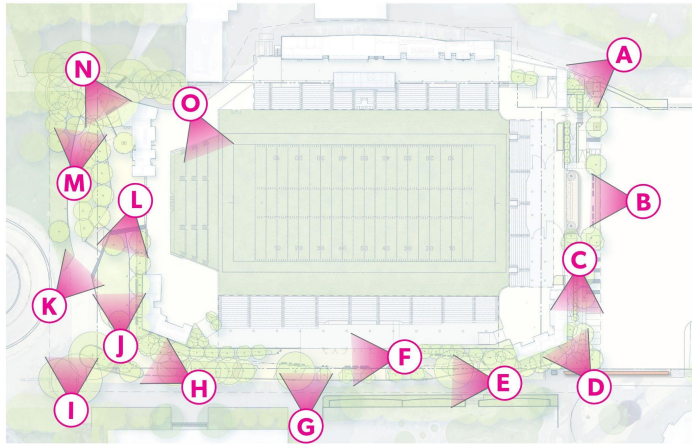

Enlarged Plan

Key Plan

Northeast Entry Gate

Southwest Entry Gate

Enlarged Plan

Key Plan

Restored Memorial Fountains

Enlarged Plan

Proposed: Harrison Street Looking West

Existing / Proposed

Existing: South East Harrison Street Looking North West

Proposed: South East Harrison Street Looking North West

East Site Plan

KEY PLAN

Existing / Proposed

Existing: East Parking Lot Looking South

Proposed: East Parking Lot Looking South

Existing / Proposed

Existing: Memorial Wall Looking West

Proposed: Memorial Wall Looking West

Existing / Proposed

Existing: Memorial Stadium Parking Lot Looking Southwest

Proposed: Memorial Stadium Parking Lot Looking Southwest