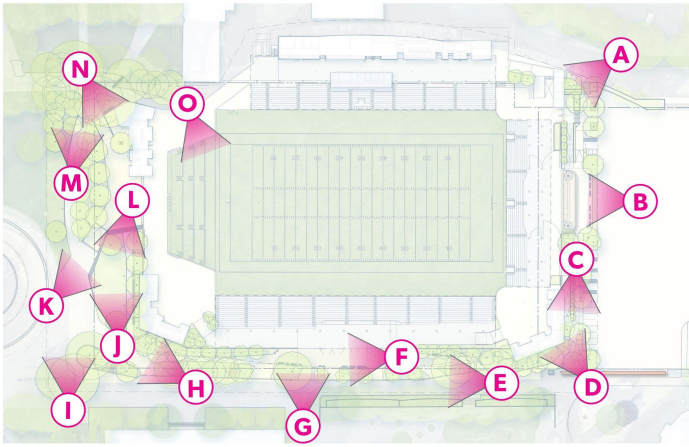

Enlarged Plan

Key Plan

Northeast Entry Gate

Southwest Entry Gate

Enlarged Plan

Key Plan

Restored Memorial Fountains

Enlarged Plan

Key Plan

Harrison St. Feature Canopy Activation

Key Plan

Site Plan

Northwest Site Plan

North West District Enlargement

KEY PLAN

Existing / Proposed

Existing: North West Field Looking South East

Proposed: North West Field Looking South East

Existing / Proposed

Existing: August Wilson Way and 3rd Ave Intersection Looking South

Proposed: August Wilson Way and 3rd Ave Intersection Looking South

Existing / Proposed

Existing: 3rd Avenue Looking South

Proposed: West Entry Plaza Looking South

Southwest Site Plan

KEY PLAN

Existing / Proposed

Existing: International Fountain Looking North East

Proposed: International Fountain Looking North East