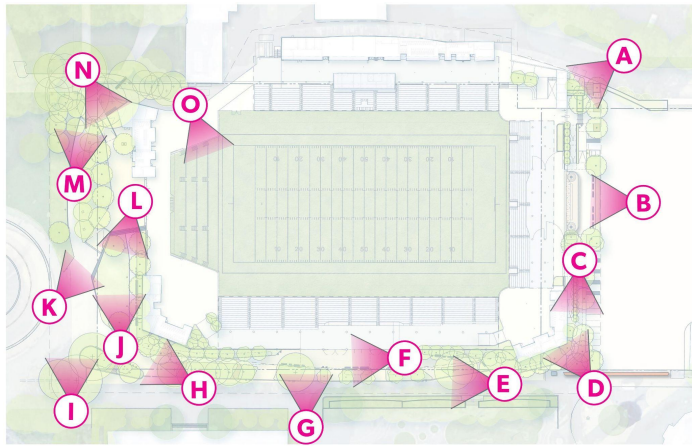

Enlarged Plan

Key Plan

Northeast Entry Gate

Southwest Entry Gate

Enlarged Plan

Key Plan

Restored Memorial Fountains

Enlarged Plan

Existing / Proposed

Existing: 3rd Avenue Looking South

Proposed: West Entry Plaza Looking South

Southwest Site Plan

KEY PLAN

Existing / Proposed

Existing: International Fountain Looking North East

Proposed: International Fountain Looking North East

Existing / Proposed

Existing: Corner of 3rd Avenue Promenade And Harrison Street
Looking North

Proposed: West Lawn Looking North

South Site Plan

KEY PLAN

Caption

Existing / Proposed

Existing: Harrison Street Looking At International Fountain

Proposed: Harrison Street Looking At International Fountain

Existing / Proposed

Existing: Artists At Play Looking North

Proposed: Artists At Play Looking North

Existing / Proposed

Existing: Harrison Street Looking West