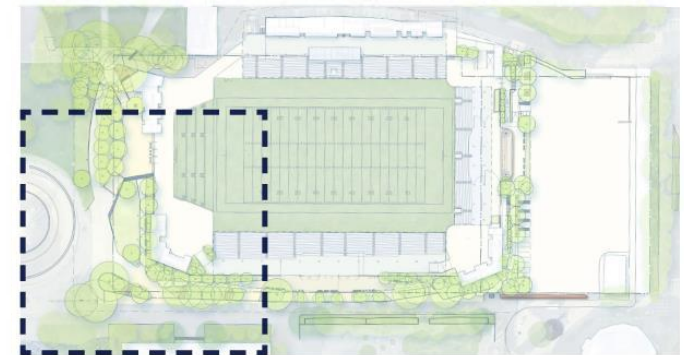

Enlarged Plan

Key Plan

Northeast Entry Gate

Southwest Entry Gate

Enlarged Plan

Key Plan

Restored Memorial Fountains

Enlarged Plan

Existing: North West Field Looking South East

Proposed: North West Field Looking South East

Existing / Proposed

Existing: August Wilson Way and 3rd Ave Intersection Looking South

Proposed: August Wilson Way and 3rd Ave Intersection Looking South

Existing / Proposed

Existing: 3rd Avenue Looking South

Proposed: West Entry Plaza Looking South

Southwest Site Plan

KEY PLAN

Existing / Proposed

Existing: International Fountain Looking North East

Proposed: International Fountain Looking North East

Existing / Proposed

Existing: Corner of 3rd Avenue Promenade And Harrison Street
Looking North

Proposed: West Lawn Looking North

South Site Plan

KEY PLAN

Caption

Existing / Proposed

Existing: Harrison Street Looking At International Fountain