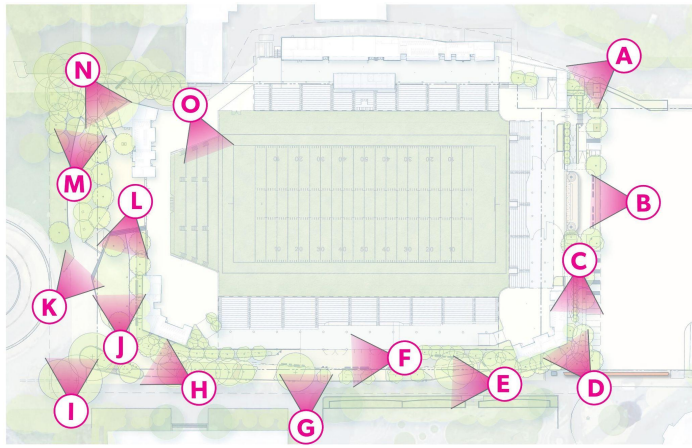

Enlarged Plan

Key Plan

Northeast Entry Gate

Southwest Entry Gate

Enlarged Plan

Key Plan

Restored Memorial Fountains

Enlarged Plan

Existing: North West Field Looking South East

Proposed: North West Field Looking South East

Existing / Proposed

Existing: August Wilson Way and 3rd Ave Intersection Looking South

Proposed: August Wilson Way and 3rd Ave Intersection Looking South

Existing / Proposed

Existing: 3rd Avenue Looking South

Proposed: West Entry Plaza Looking South

Southwest Site Plan

KEY PLAN

Existing / Proposed

Existing: International Fountain Looking North East

Proposed: International Fountain Looking North East

Existing / Proposed

Existing: Corner of 3rd Avenue Promenade And Harrison Street
Looking North

Proposed: West Lawn Looking North

South Site Plan

KEY PLAN

Caption

Existing / Proposed

Existing: Harrison Street Looking At International Fountain