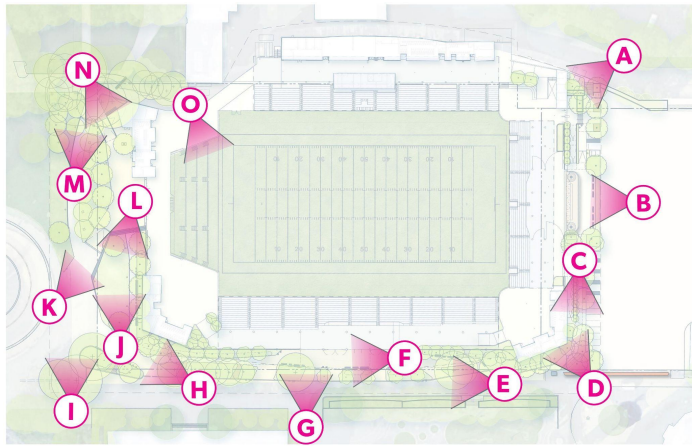

Enlarged Plan

Key Plan

Northeast Entry Gate

Southwest Entry Gate

Enlarged Plan

Key Plan

Restored Memorial Fountains

Enlarged Plan

Proposed: Harrison Street Looking At International Fountain

Existing / Proposed

Existing: Artists At Play Looking North

Proposed: Artists At Play Looking North

Existing / Proposed

Existing: Harrison Street Looking West

Proposed: Harrison Street Looking West

Existing / Proposed

Existing: South East Harrison Street Looking North West

Proposed: South East Harrison Street Looking North West

East Site Plan

KEY PLAN

Existing / Proposed

Existing: East Parking Lot Looking South

Proposed: East Parking Lot Looking South

Existing / Proposed

Existing: Memorial Wall Looking West

Proposed: Memorial Wall Looking West

Existing / Proposed

Existing: Memorial Stadium Parking Lot Looking Southwest