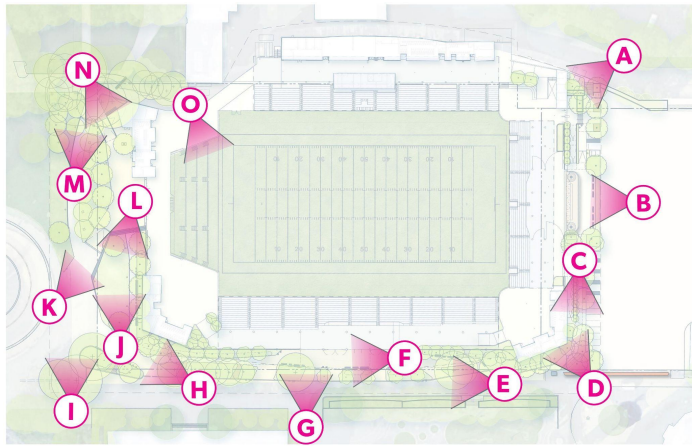

Enlarged Plan

Key Plan

Northeast Entry Gate

Southwest Entry Gate

Enlarged Plan

Key Plan

Restored Memorial Fountains

Enlarged Plan

Key Plan

Harrison St. Feature Canopy Activation

Key Plan

Site Plan

Northwest Site Plan

North West District Enlargement

KEY PLAN

Existing / Proposed

Existing: North West Field Looking South East

Proposed: North West Field Looking South East

Existing / Proposed

Existing: August Wilson Way and 3rd Ave Intersection Looking South

Proposed: August Wilson Way and 3rd Ave Intersection Looking South

Existing / Proposed

Existing: 3rd Avenue Looking South

Proposed: West Entry Plaza Looking South

Southwest Site Plan

KEY PLAN

Existing / Proposed

Existing: International Fountain Looking North East

Proposed: International Fountain Looking North East