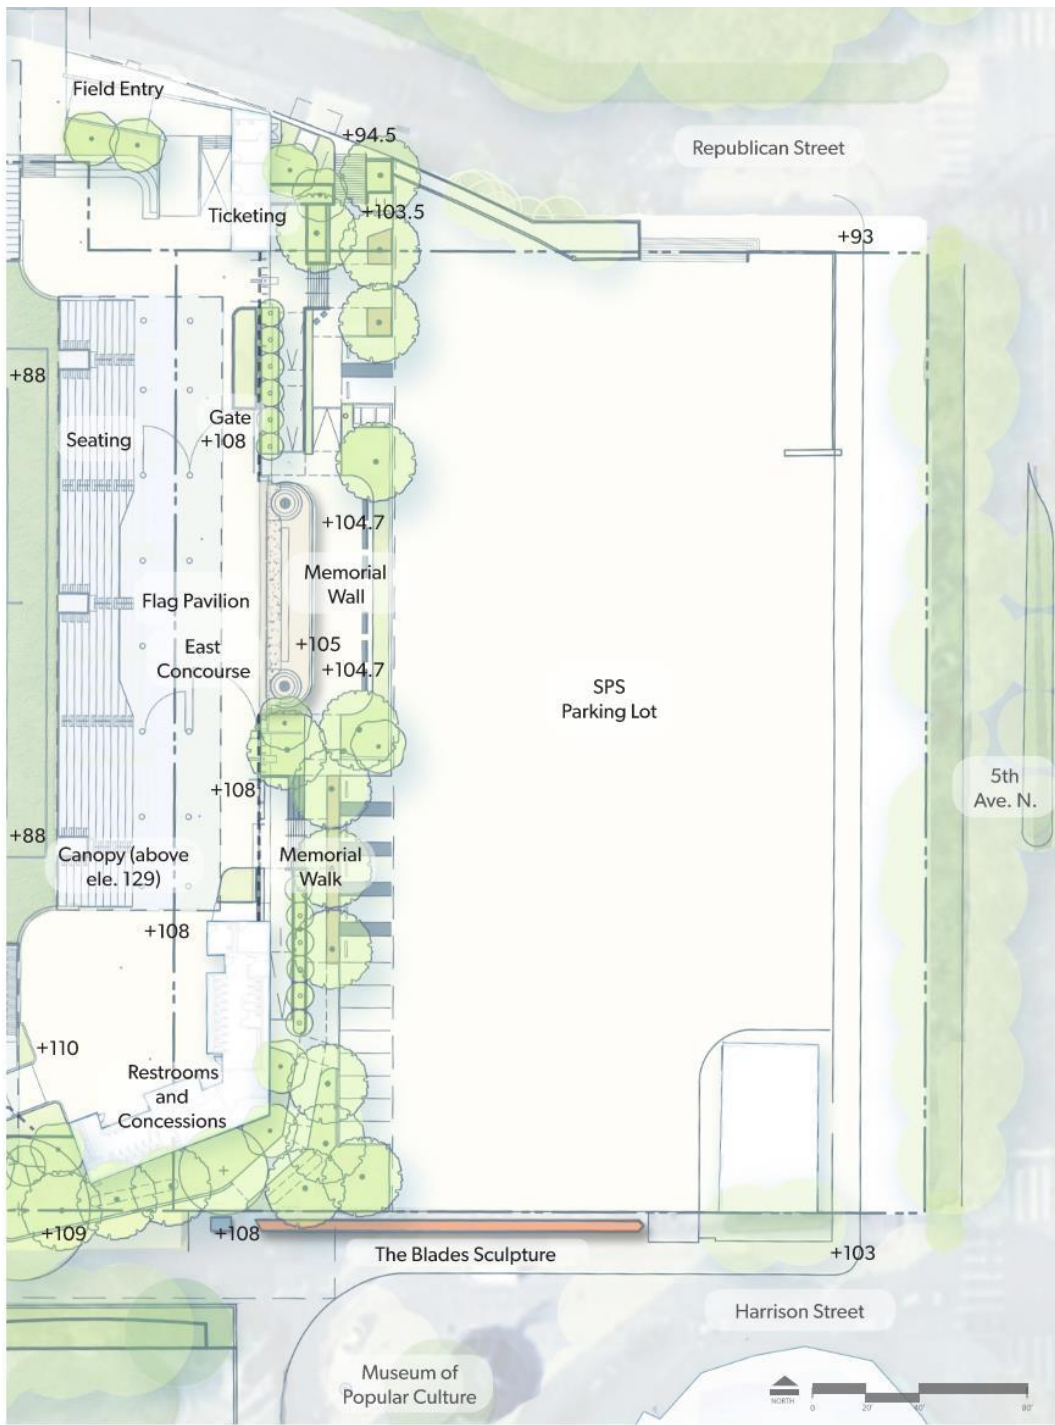

Enlarged Plan

Key Plan

Northeast Entry Gate

Southwest Entry Gate

Enlarged Plan

Key Plan

Restored Memorial Fountains

Enlarged Plan

Proposed: Harrison Street Looking At International Fountain

Existing / Proposed

Existing: Artists At Play Looking North

Proposed: Artists At Play Looking North

Existing / Proposed

Existing: Harrison Street Looking West

Proposed: Harrison Street Looking West

Existing / Proposed

Existing: South East Harrison Street Looking North West

Proposed: South East Harrison Street Looking North West

East Site Plan

KEY PLAN

Existing / Proposed

Existing: East Parking Lot Looking South

Proposed: East Parking Lot Looking South

Existing / Proposed

Existing: Memorial Wall Looking West

Proposed: Memorial Wall Looking West

Existing / Proposed

Existing: Memorial Stadium Parking Lot Looking Southwest