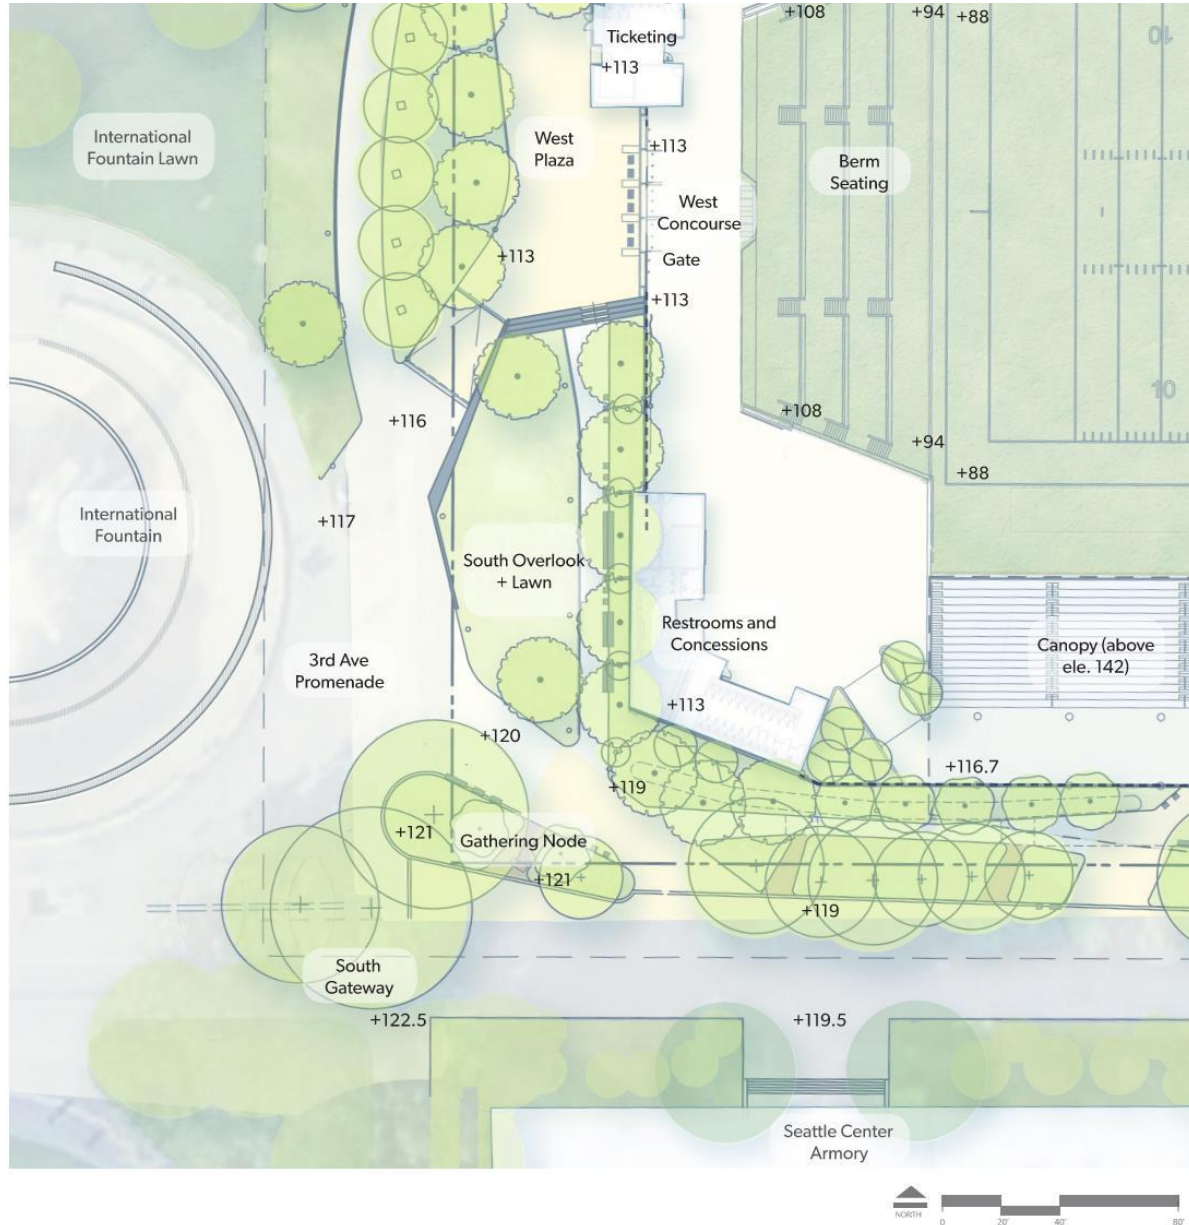

Enlarged Plan

Key Plan

Northeast Entry Gate

Southwest Entry Gate

Enlarged Plan

Key Plan

Restored Memorial Fountains

Enlarged Plan

Existing: North West Field Looking South East

Proposed: North West Field Looking South East

Existing / Proposed

Existing: August Wilson Way and 3rd Ave Intersection Looking South

Proposed: August Wilson Way and 3rd Ave Intersection Looking South

Existing / Proposed

Existing: 3rd Avenue Looking South

Proposed: West Entry Plaza Looking South

Southwest Site Plan

KEY PLAN

Existing / Proposed

Existing: International Fountain Looking North East

Proposed: International Fountain Looking North East

Existing / Proposed

Existing: Corner of 3rd Avenue Promenade And Harrison Street
Looking North

Proposed: West Lawn Looking North

South Site Plan

KEY PLAN

Caption

Existing / Proposed

Existing: Harrison Street Looking At International Fountain