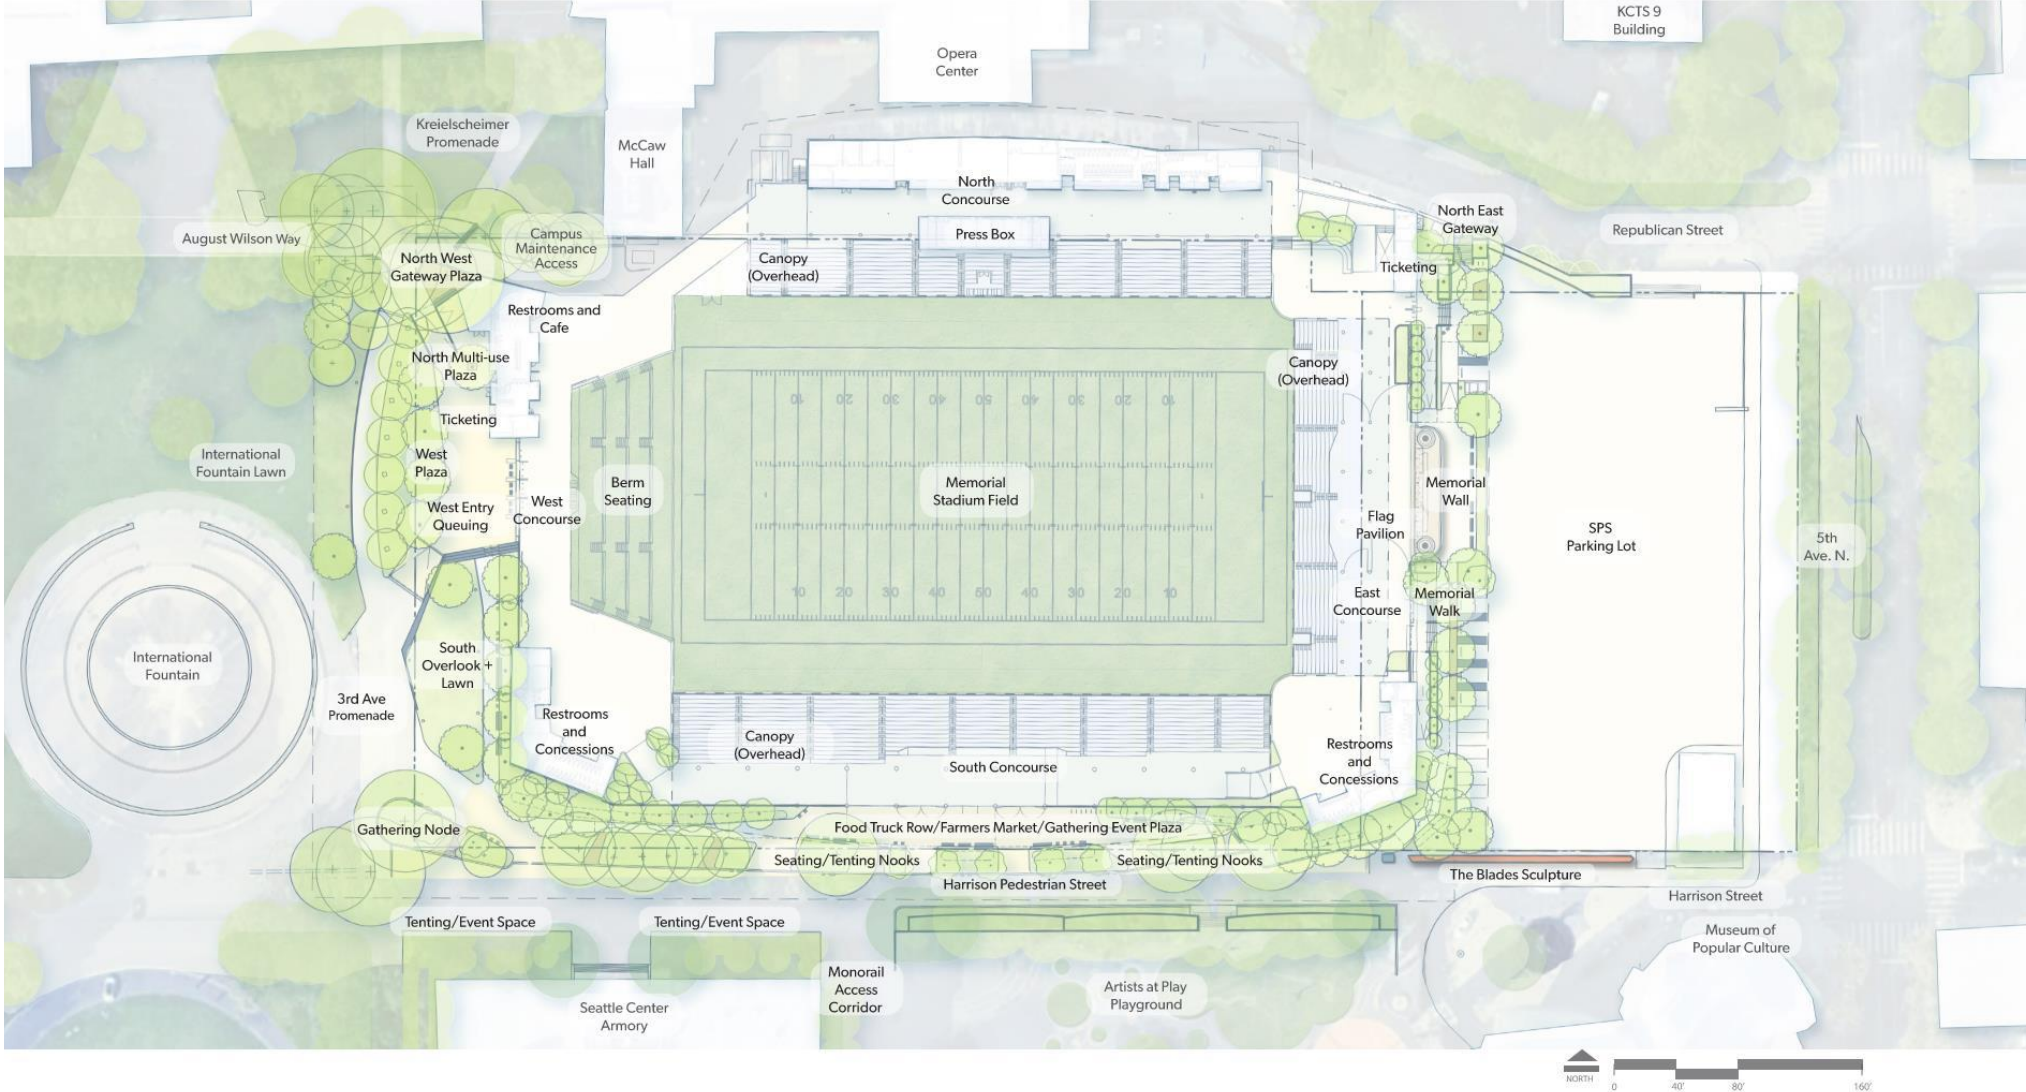

Enlarged Plan

Key Plan

Northeast Entry Gate

Southwest Entry Gate

Enlarged Plan

Key Plan

Restored Memorial Fountains

Enlarged Plan

Key Plan

Harrison St. Feature Canopy Activation

Key Plan

Site Plan

Northwest Site Plan

North West District Enlargement

KEY PLAN

Existing / Proposed

Existing: North West Field Looking South East

Proposed: North West Field Looking South East

Existing / Proposed

Existing: August Wilson Way and 3rd Ave Intersection Looking South

Proposed: August Wilson Way and 3rd Ave Intersection Looking South

Existing / Proposed

Existing: 3rd Avenue Looking South

Proposed: West Entry Plaza Looking South

Southwest Site Plan

KEY PLAN

Existing / Proposed

Existing: International Fountain Looking North East

Proposed: International Fountain Looking North East