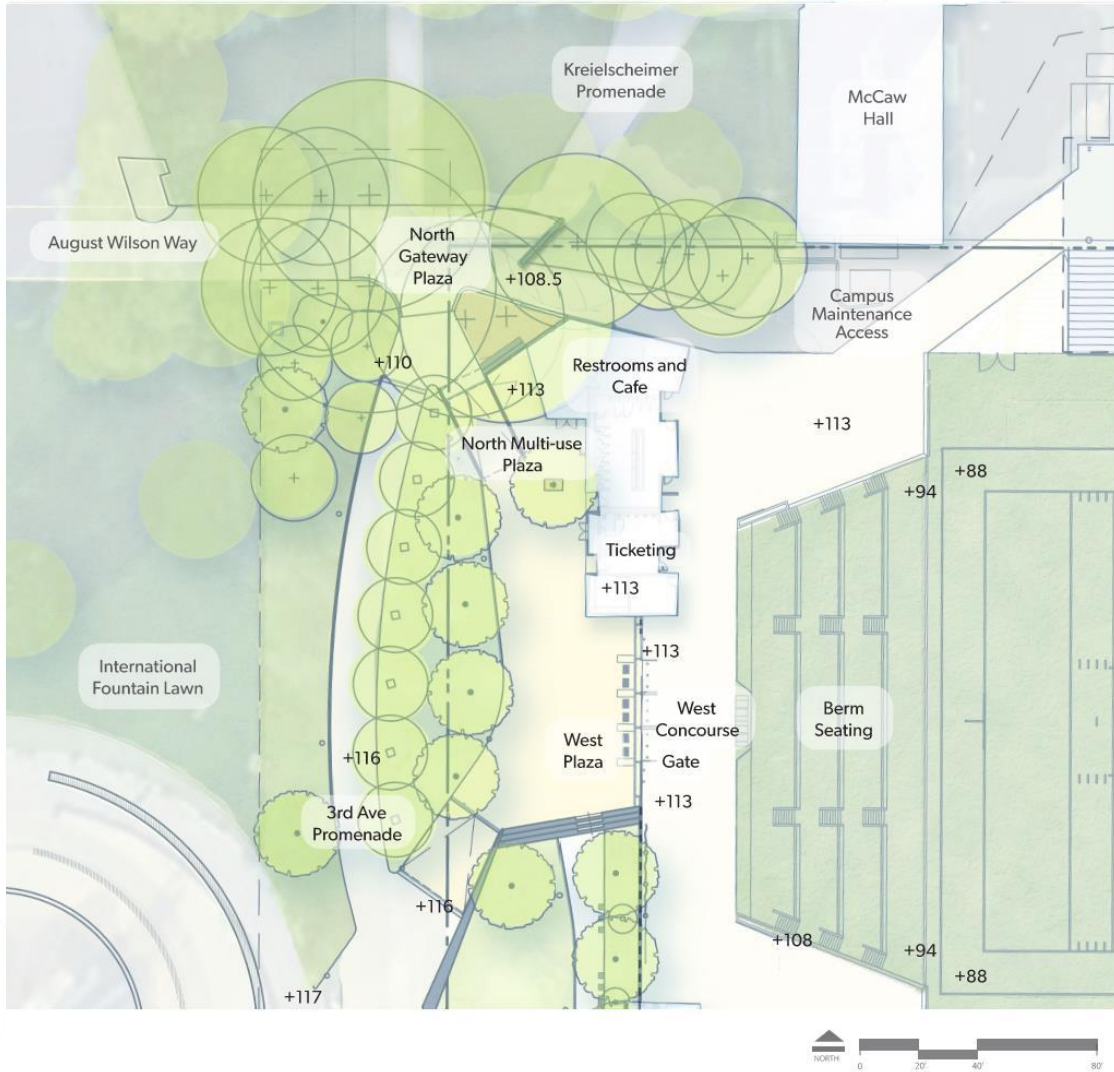

Enlarged Plan

Key Plan

Northeast Entry Gate

Southwest Entry Gate

Enlarged Plan

Key Plan

Restored Memorial Fountains

Enlarged Plan

Key Plan

Harrison St. Feature Canopy Activation

Key Plan

Site Plan

Northwest Site Plan

North West District Enlargement

KEY PLAN

Existing / Proposed

Existing: North West Field Looking South East

Proposed: North West Field Looking South East

Existing / Proposed

Existing: August Wilson Way and 3rd Ave Intersection Looking South

Proposed: August Wilson Way and 3rd Ave Intersection Looking South

Existing / Proposed

Existing: 3rd Avenue Looking South

Proposed: West Entry Plaza Looking South

Southwest Site Plan

KEY PLAN

Existing / Proposed

Existing: International Fountain Looking North East

Proposed: International Fountain Looking North East