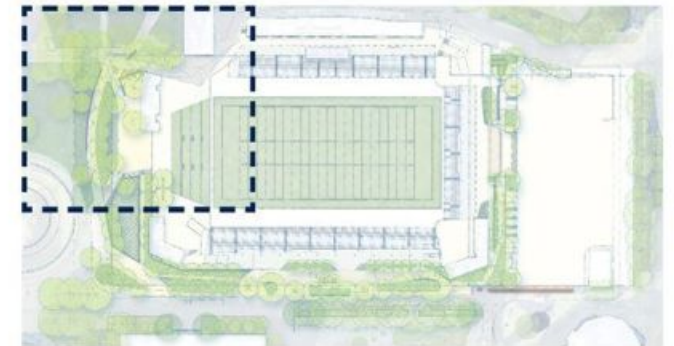

Enlarged Plan

Key Plan

Northeast Entry Gate

Southwest Entry Gate

Enlarged Plan

Key Plan

Restored Memorial Fountains

Enlarged Plan

Key Plan

Harrison St. Feature Canopy Activation

Key Plan

Site Plan

Northwest Site Plan

North West District Enlargement

KEY PLAN

Existing / Proposed

Existing: North West Field Looking South East

Proposed: North West Field Looking South East

Existing / Proposed

Existing: August Wilson Way and 3rd Ave Intersection Looking South

Proposed: August Wilson Way and 3rd Ave Intersection Looking South

Existing / Proposed

Existing: 3rd Avenue Looking South

Proposed: West Entry Plaza Looking South

Southwest Site Plan

KEY PLAN

Existing / Proposed

Existing: International Fountain Looking North East

Proposed: International Fountain Looking North East